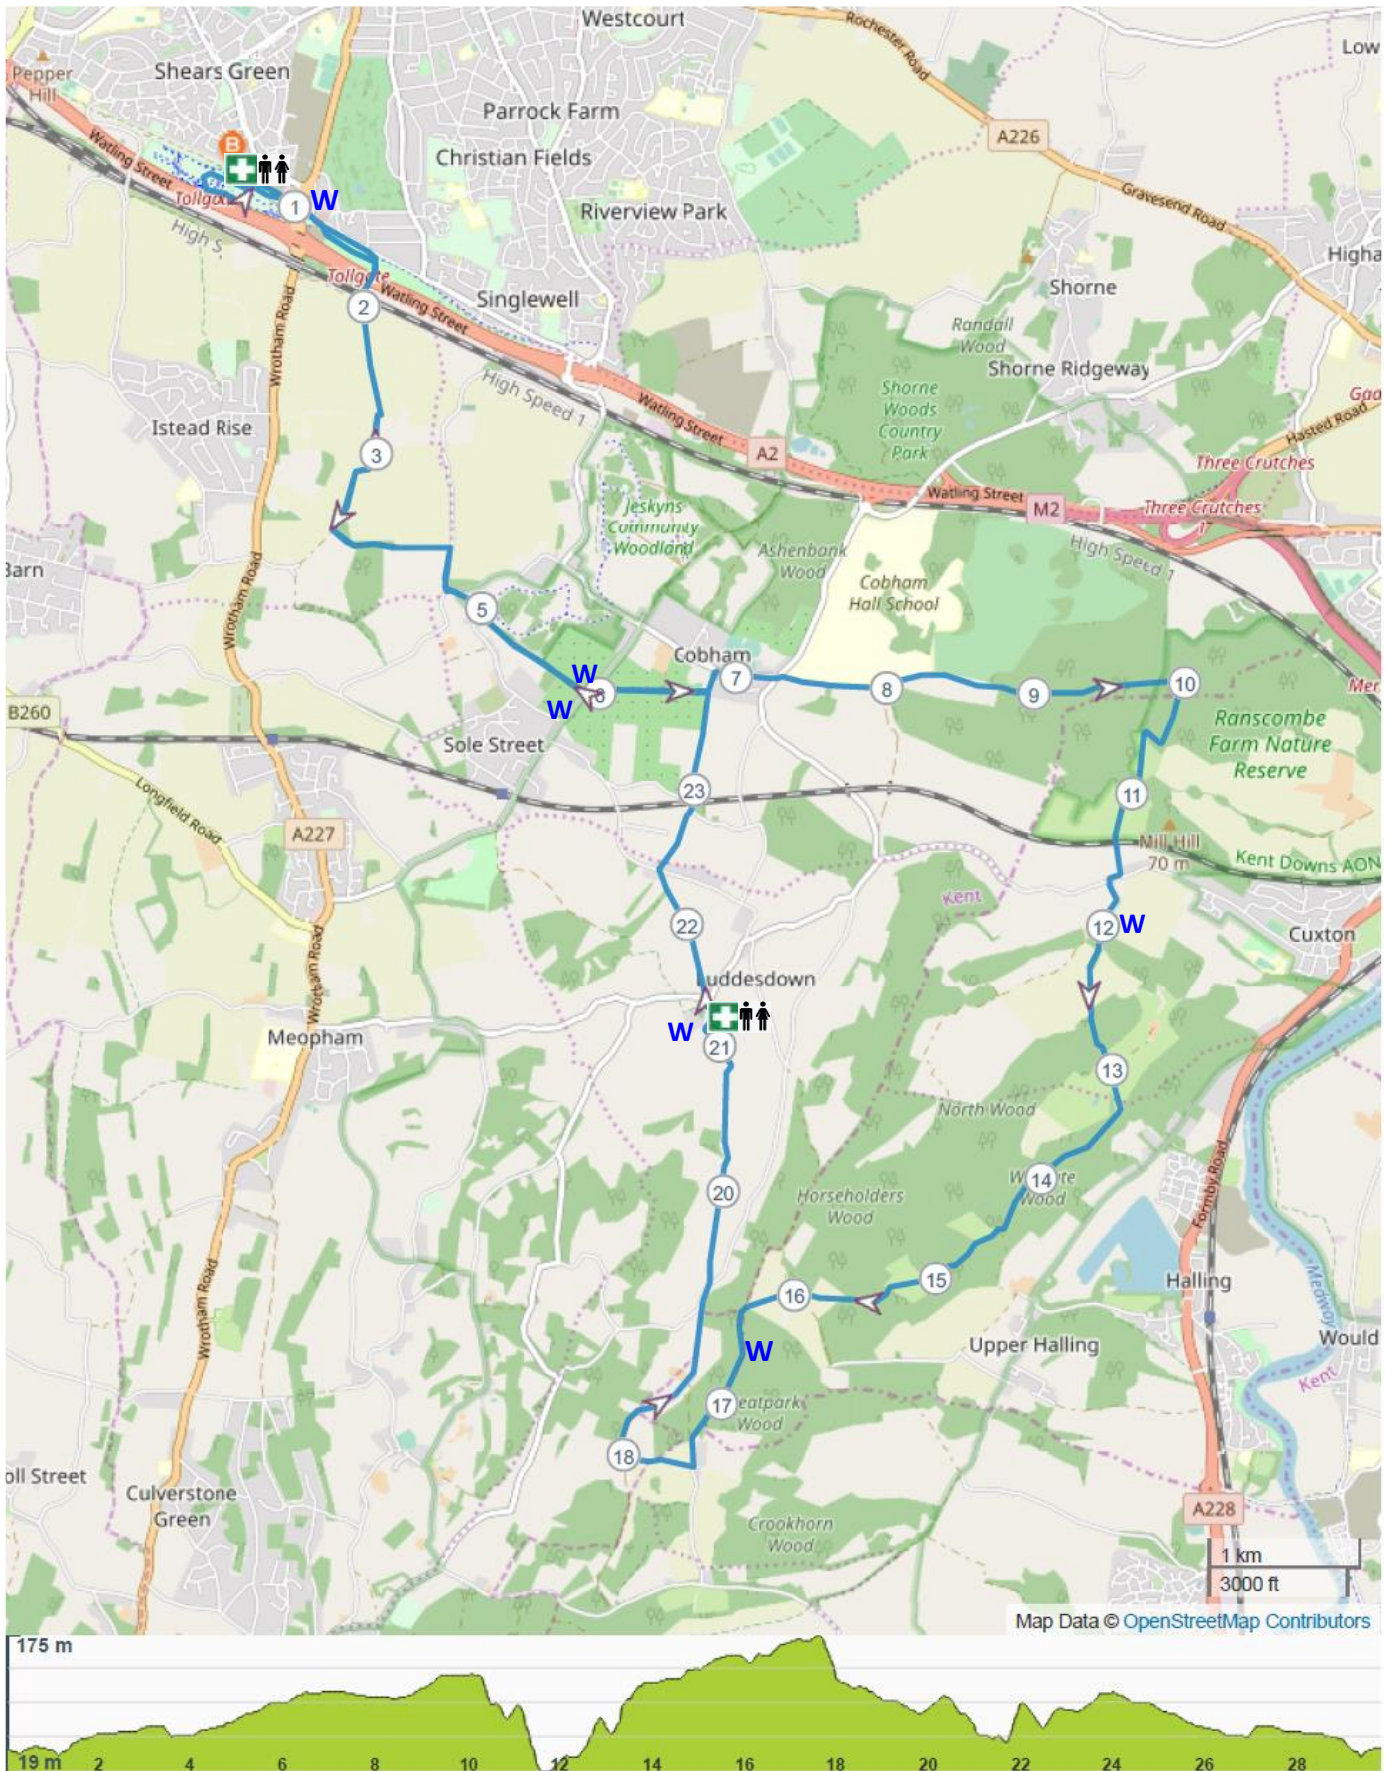

NORTH DOWNS RUN 2023

Course profile and water stations (W).

First Aid points (🏥) Toilet/s (🚻)

All measurements / markers are approximate and not to scale.